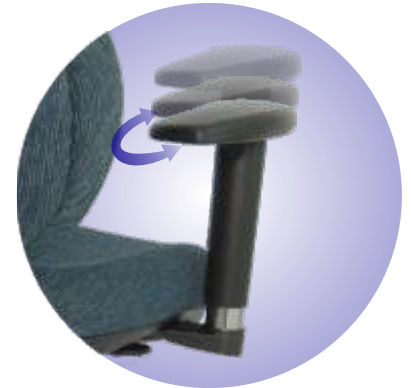

18.5"-21.75"

available arms:
9373: 360 pivot, height & width adjustable
9889A006: height & width, pivot & slide
9895: height & width adjustable

100% RECYCLABLE

9384J

35.75"-42.75" 18" 25.25"

18.5"-20.5"

available arms:
9373: 360 pivot, height & width adjustable
9889A006: height & width, pivot & slide
9895: height & width adjustable

100% RECYCLABLE

9375JH

40.5"-47.0" 21"-30" 25.5"

20.25"-22.25"

large scale design
heavy duty gas lift

100% RECYCLABLE

Fully adjustable. Sliding seat and adjustable back height combined with independent seat and back angle.

9375JH Heavy duty arm with larger concave padded top pad. Adjusts up and down, in and out and top pad slides forward and back.

Available 360 arm Ultra soft top pad pivots and locks in any position.

ChairWorks®